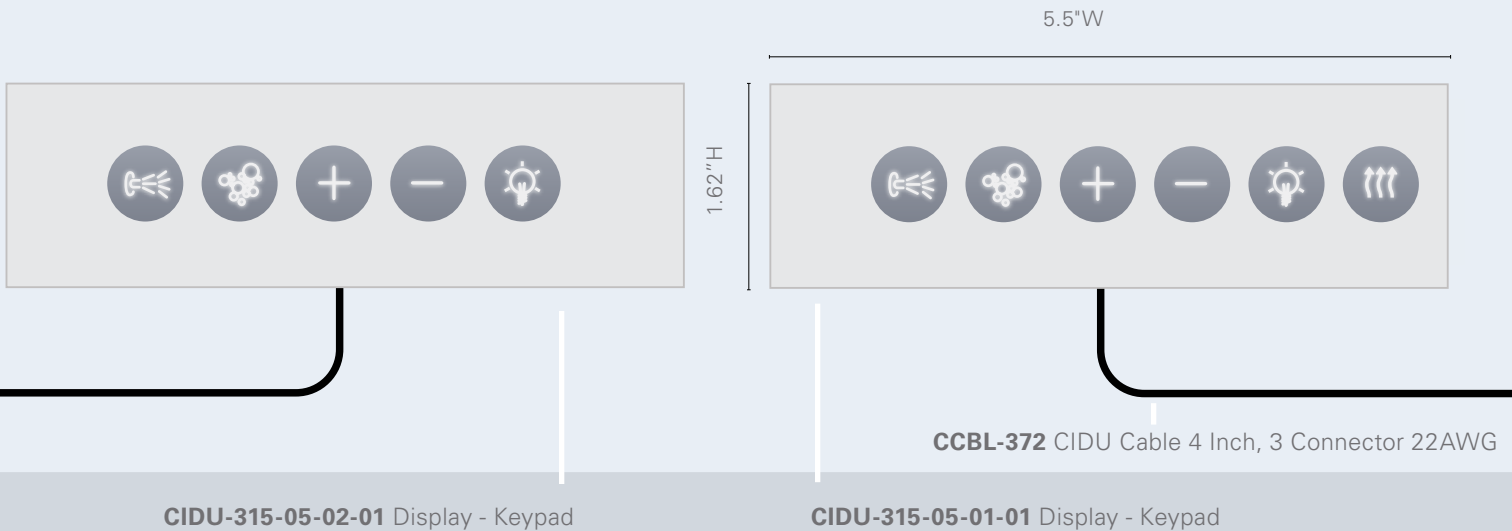

Engineered and supported
by people you trust

Ordering

- **CIDU-315-05-01-01** Master Bath Controller Display – Keypad
- **CIDU-315-05-02-01** Dual Load Controller Display - Keypad
- **CCBL-372** CIDU Cable 4 Inch, 3 Connector 22AWG

Compatible With

- **CMBC-298-01-XX-01** TOUCHSTONE Master Bath Controller, 15 or 20 Amps
- **CIMC-296-01-XX-01** TOUCHSTONE Dual Load Controller, 15 or 20 Amps

Optional Features

- **CICL-297-01-01-01** TOUCHSTONE LED Light
- **HS2IBS-XX** CozyHeat Surface Heater, Tub Back or Tub Seat
- **HS2ITBS-XX** CozyHeat Surface Heater, Tub Back or Tub Seat, Thermistor
- **HS2IBJ-XX** CozyHeat Surface Heater, Back Jet Pattern
- **HS2ITBJ-XX** CozyHeat Surface Heater, Back Jet Pattern, Optional Thermistor

Specifications

Dimensions: 5.5" x 1.62"

Drill deck top opening size: 1.220" x 4.180"

contact us to learn why we are the industry's preferred jetted tub supplier

nuwhirl.com | 951 817 5600 | 2066 California Avenue, Corona, CA

3/2016