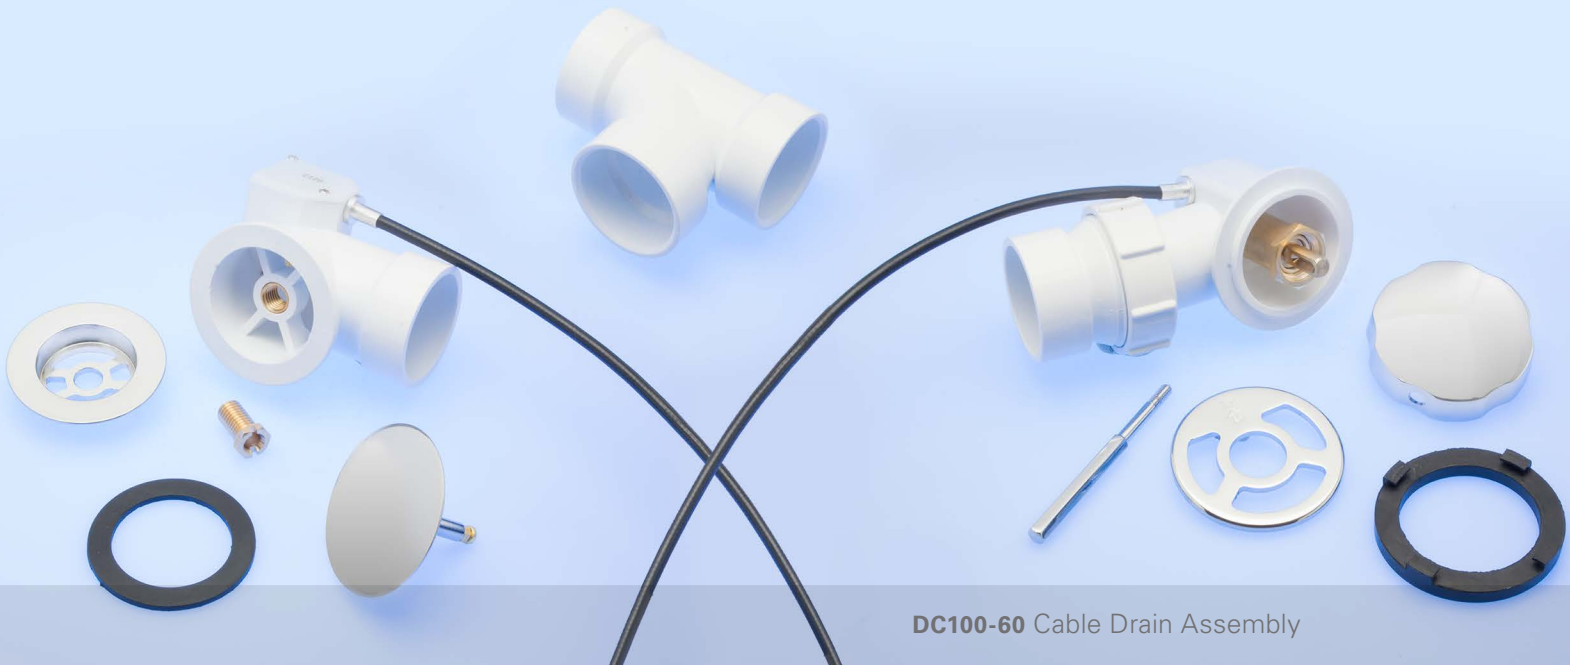

Engineered and supported
by people you trust

Cable Drain

NuWhirl's Cable Drain operates the drain feature of a walk-in, soaker, or standard Whirlpool® bath and provides for safety overflow. It is conveniently operated by an "Easy Grasp" rotary knob.

Features and Benefits

Functional and Stylish Design Simple and reliable cable actuation with trim fittings of timeless contemporary design.

Durable Finish Electric chrome plated copper.

Easy to Operate The "Easy Grasp" knob with extension handle is easy to operate. Simply turn the knob to open/close the tub drain.

Fast Draining The overflow port provides pressure relief to ensure fast and efficient tub draining.

Easy Installation Installed using threaded retainers.

In Stock Same day shipping upon request.

Exceptional service support: Cable Drains are supported by the best engineering, sales and customer care in the Whirlpool Bath industry.

Engineered and supported
by people you trust

DC100-60 Cable Drain Assembly

Available in the following finish

Chrome
60

Ordering

DC100-60 Cable Drain Assembly

Specifications

Cable Length 40"
Drain Plumbing 1½"