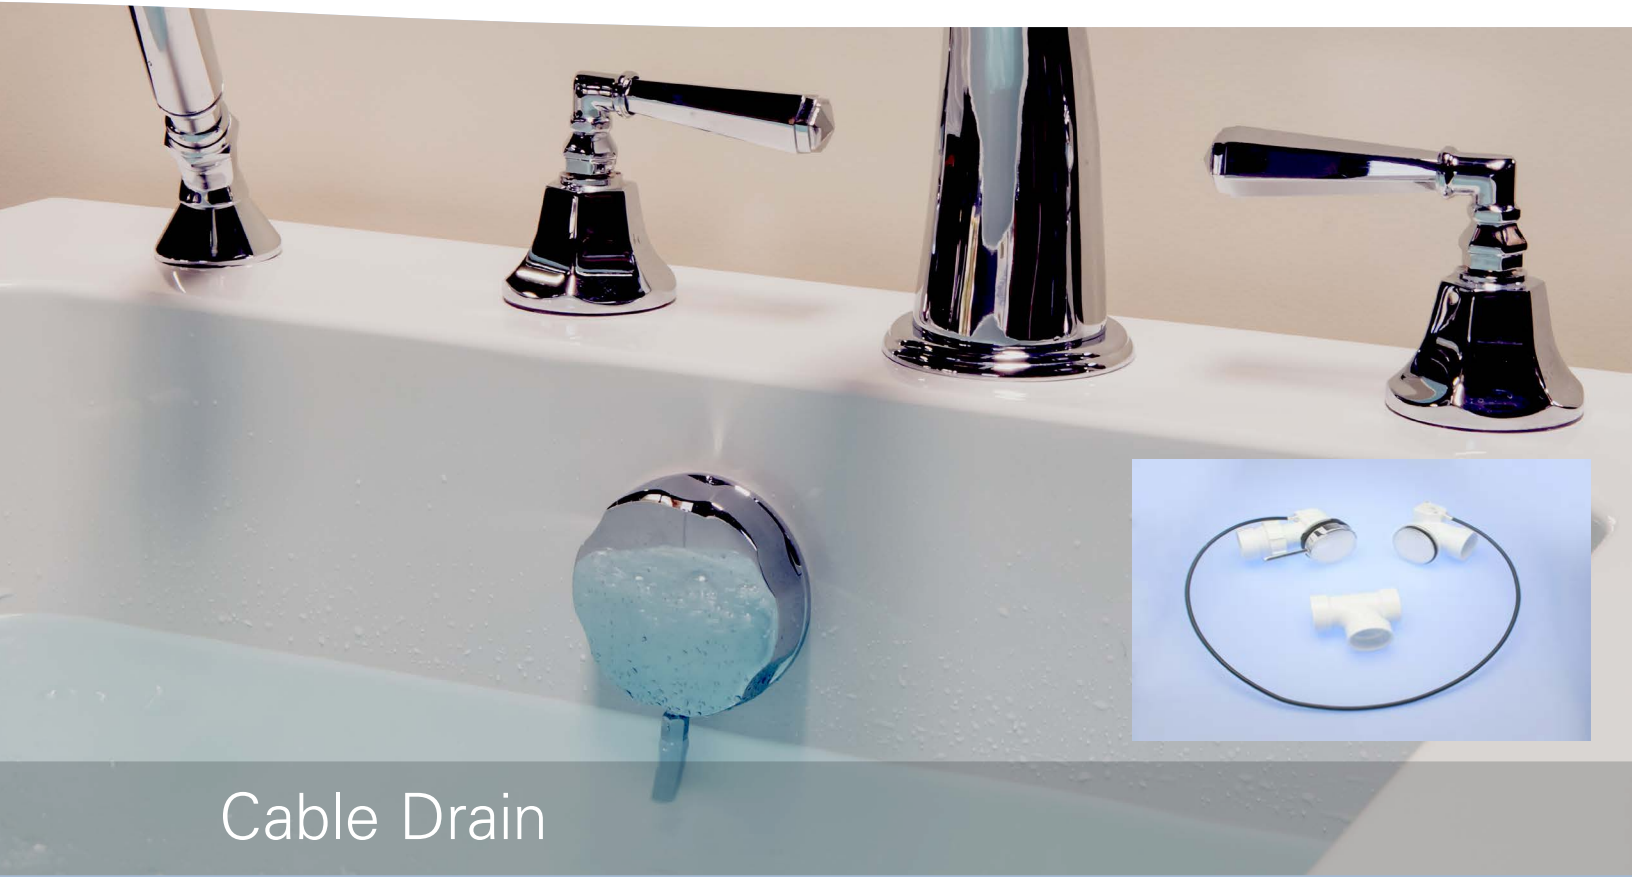

Engineered and supported
by people you trust

Cable Drain

NuWhirl's Cable Drain operates the drain feature of a walk-in, soaker, or standard Whirlpool® bath and provides for safety overflow. It is conveniently operated by an "Easy Grasp" rotary knob.

Features and Benefits

Functional and Stylish Design Simple and reliable cable actuation with trim fittings of timeless contemporary design.

Durable Finish Electric chrome plated copper.

Easy to Operate The "Easy Grasp" knob with extension handle is easy to operate. Simply turn the knob to open/close the tub drain.

Fast Draining The overflow port provides pressure relief to ensure fast and efficient tub draining.

Easy Installation Installed using threaded retainers.

In Stock Same day shipping upon request.

Exceptional service support: Cable Drains are supported by the best engineering, sales and customer care in the Whirlpool Bath industry.