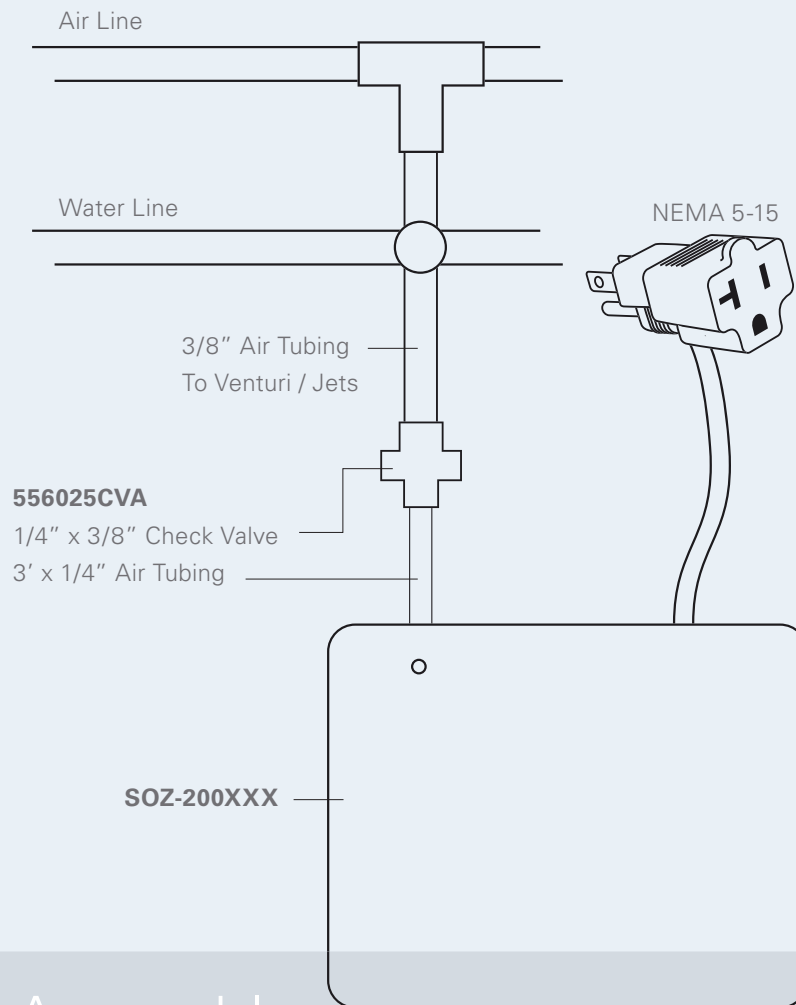

Engineered and supported
by people you trust

micrOzone Assembly

Water often remains in a tub's plumbing after baths, which can encourage the growth of bacteria. Ozone is a proven water disinfectant. micrOzone works automatically to keep your tub maintained, reducing the need for regular disinfecting.

micrOzone Ordering

SOZ-200XXX micrOzone Ozone Sanitization System

556025CVA 1/4" x 3/8" Check Valve & 3' x 1/4" Air Tubing Assembly

contact us to learn why we are the industry's preferred jetted tub supplier

nuwhirl.com | 951 817 5600 | 2066 California Avenue, Corona, CA

8/2015