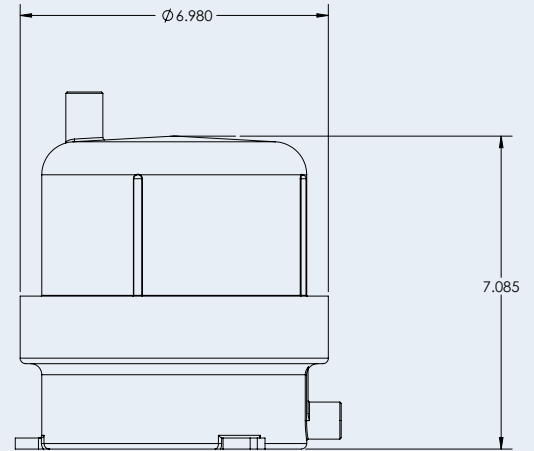

Engineered and supported
by people you trust

Conventional Tub Installation

Pressure Vessel

Available in the following finishes

Ordering

- MBPPF-xx** Prime Port Fitting, 1" DIA X 1/8" BARB
1 required
- MBTF1-xx** Trim Fitting, 6.43cm
2 required
- MBKIT100XCS** Microbubble Plumbing Kit, Pump,
No Air Switch Pump, Conventional Bath,
US Installations
- MBKIT100SCS** Microbubble Plumbing Kit, Pump, Air Switch,
Conventional Bath, US Installations