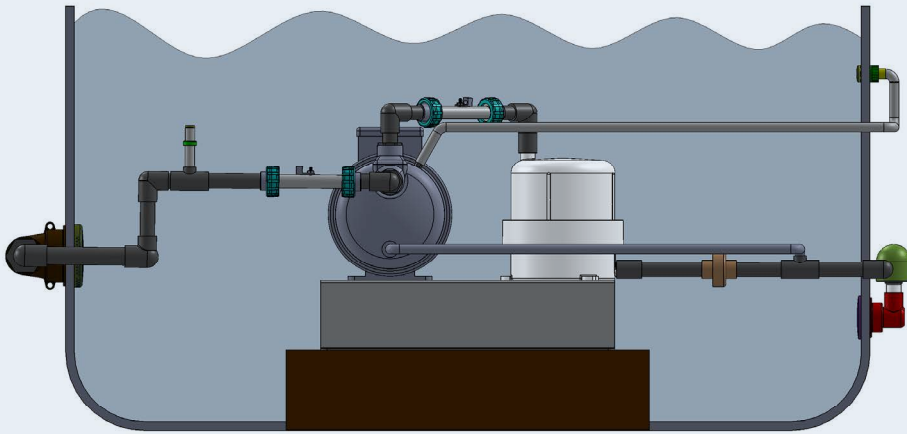

Features and Benefits

Innovative U.S patented LTF (Liquid Thin Film) device super-saturates the water with up to 50% more dissolved oxygen than regular water alone.

Proven Technology Microbubble technology has been successfully used in the water treatment industry for many years.

Performance High pressure, low flow 10.0A pump allows system to operate under lower pressure and lower power than comparable products.

Rugged Construction MBPTA pressure vessel was designed to 125% of maximum pressure and lab tested for over 70,000 cycles (95 years of bathing; two baths per day)

Engineered and supported
by people you trust

Conventional Tub Installation

Pressure Vessel

Available in the following finishes

Ordering

- MBPPF-xx** Prime Port Fitting, 1" DIA X 1/8" BARB
1 required
- MBTF1-xx** Trim Fitting, 6.43cm
2 required
- MBKIT100XCS** Microbubble Plumbing Kit, Pump,
No Air Switch Pump, Conventional Bath,
US Installations
- MBKIT100SCS** Microbubble Plumbing Kit, Pump, Air Switch,
Conventional Bath, US Installations