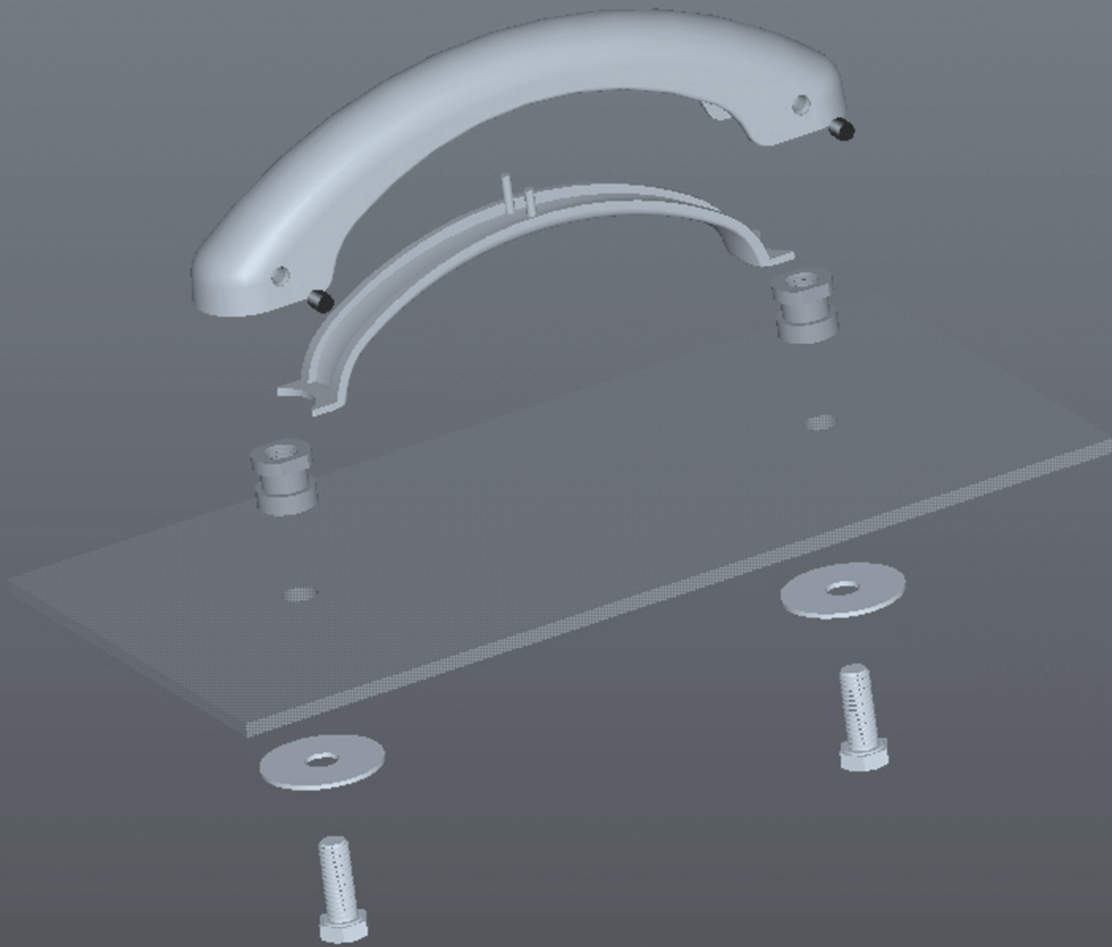

*Engineered and supported
by people you trust*

Available in the following colors

White
01

Bone
02

Biscuit
03

Chrome
60

Brushed
Nickel
62

Oil Rubbed
Bronze
63

Ordering

GBA1-XX

(replace XX with color number above)

Installation

7-1/8" (165mm) from center to center
of the 3/8" mounting bolts.

contact us to learn why we are the industry's preferred jetted tub supplier

nuwhirl.com | 951 817 5600 | 2066 California Avenue, Corona, CA

11/2012