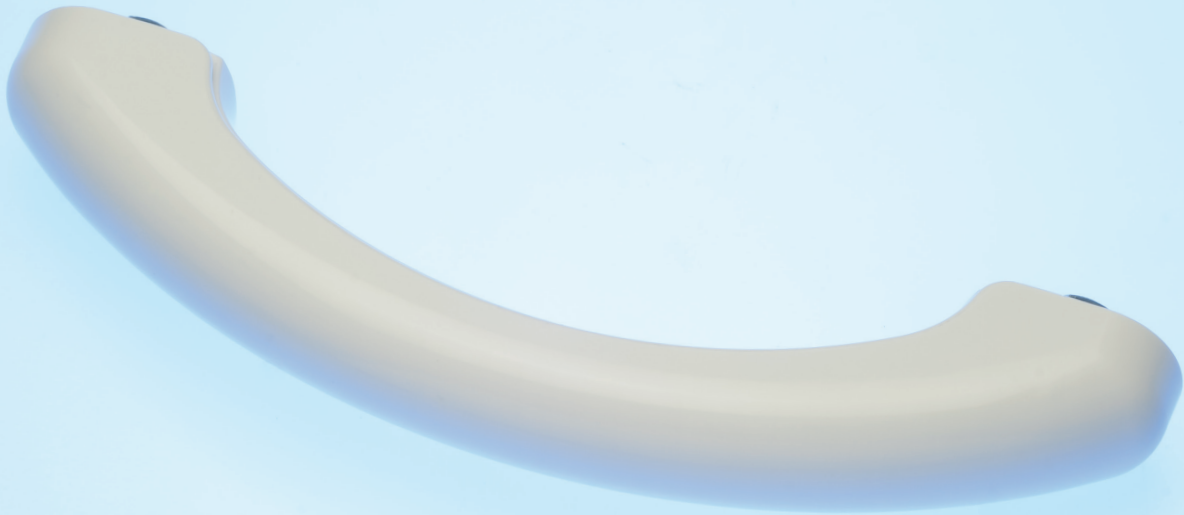

*Engineered and supported
by people you trust*

Grab Bar

NuWhirl's Grab Bars are stylish, made with high quality ABS and utilize brass hardware. They are designed with an easy grip for improved safety in the bathtub.

Features and Benefits

Safety Meets ANSI requirements. Grab Bars help to make every bath safer by providing an easy to reach hand hold for added security.

Standard Installation Quick and easy installation. Removable from within the bathtub. Bolts and washers are included.

Easy to Purchase

In stock and ships with other NuWhirl products

No minimum order quantity

Colors: white, bone, biscuit, chrome, brushed nickel, oil rubbed bronze

Exceptional service support: Grab Bars are supported by the best engineering, sales and customer care in the Whirlpool Bath industry.

Ordering

GBA1-XX

(replace XX with color number above)

Installation

7-1/8" (165mm) from center to center
of the 3/8" mounting bolts.

contact us to learn why we are the industry's preferred jetted tub supplier